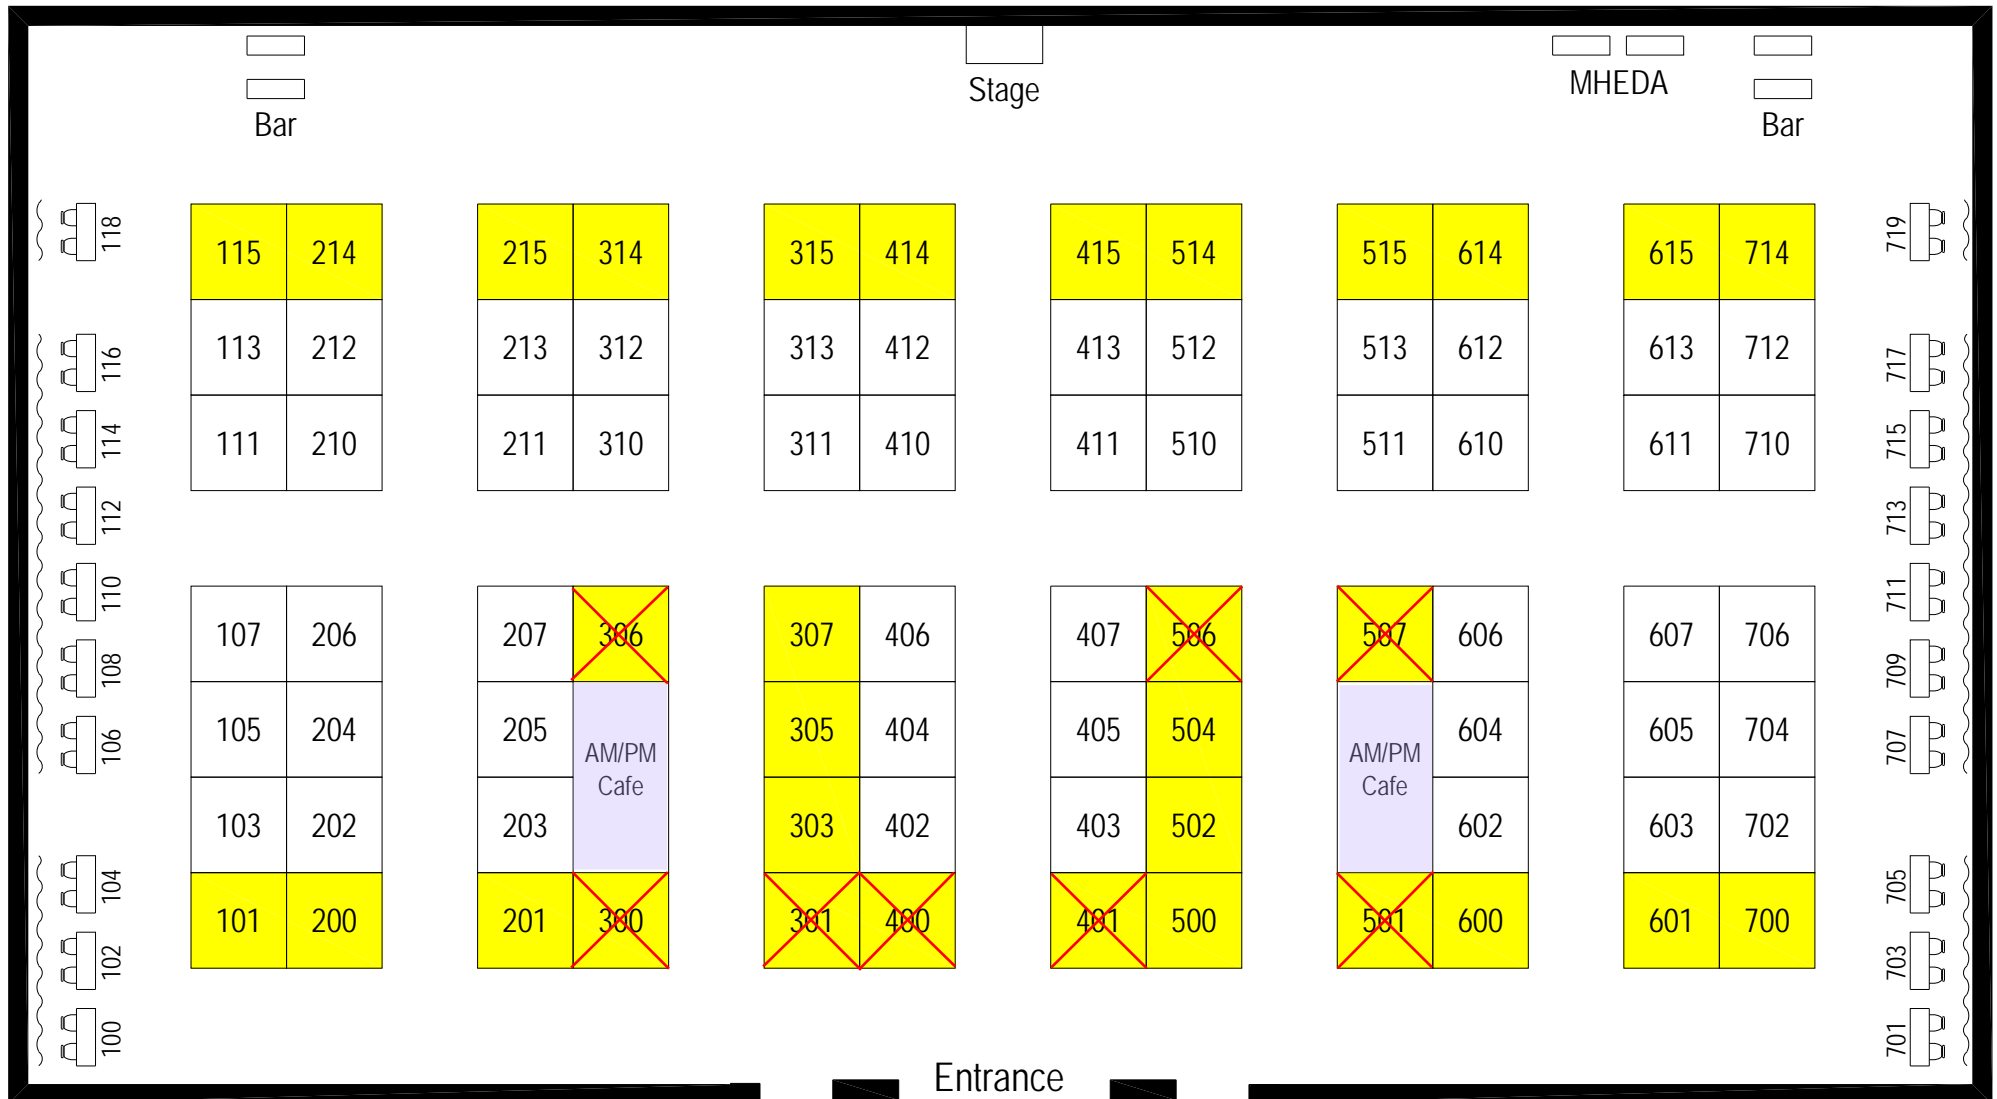

MHEDA 2019 EXHIBITOR SHOWCASE FLOOR PLAN

Booth Cost
 \$3,500 – Premium Booth (Yellow)
 \$3,000 – Standard Booth (White)
 \$1,800 – Tabletop Space (Located on the outside walls)

NOTE: Booths marked with a **X** have been reserved by sponsors.

Annual Convention & Exhibitor Showcase
 May 4-8, 2019
 JW Marriott Desert Ridge Resort
 Phoenix, Arizona