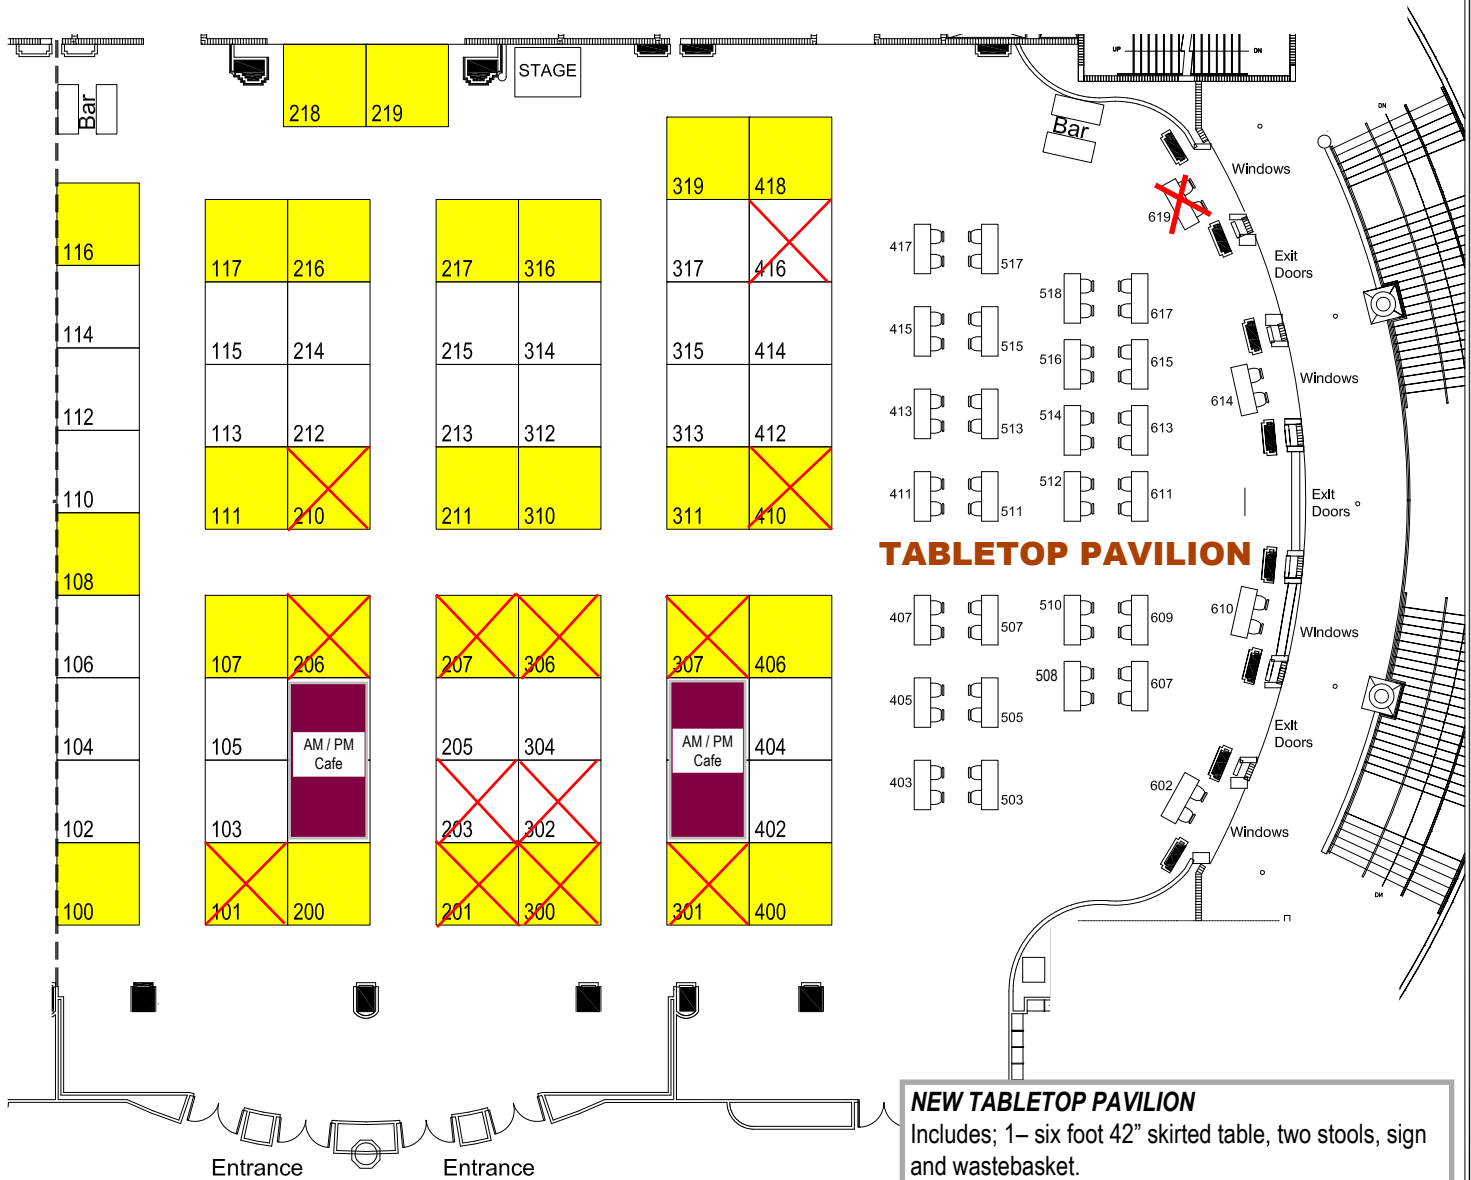

MHEDA 2018 Floor Plan

TABLETOP PAVILION

NEW TABLETOP PAVILION
 Includes; 1- six foot 42" skirted table, two stools, sign and wastebasket.
 Only two people may work the table (one person must be registered in full, the second person may opt to register as a "booth assistant").
 All company promo material must fit on the table (no material will be allowed on the floor such as: retractable signs, backdrops or equipment).

Reserved booths shown on the floor plan have been reserved by Showcase sponsors, first time MVS Awardees and 2018 booth winner.

Booth Rates
 Premium (Yellow) - \$3,500
 Standard (White) - \$3,000
 Tabletop Pavilion - \$1,800

MHEDA 2018
May 9, 2018
 Loews Miami Beach • Americana 3 - 4
 1601 Collins Ave, Miami Beach, FL 33139