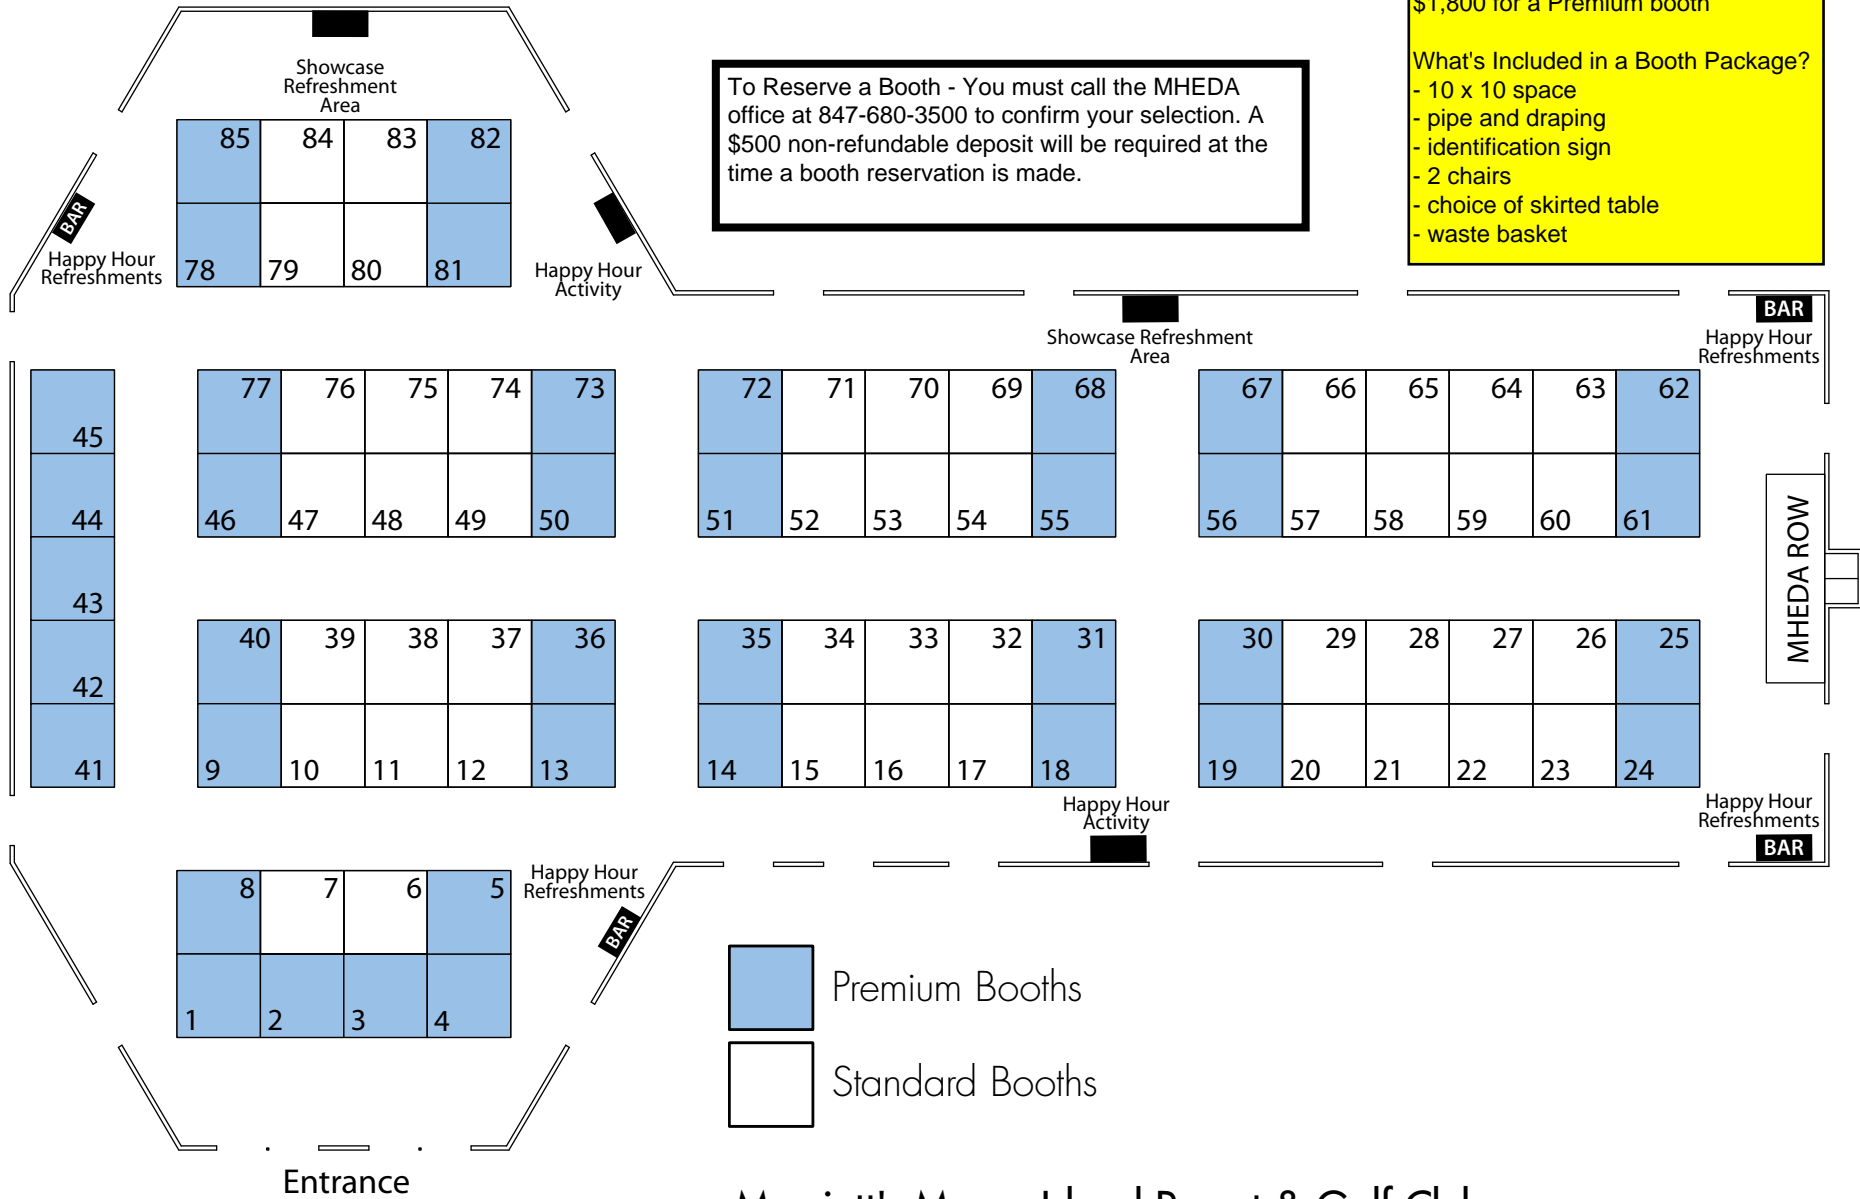

Material Handling Equipment Distributors Association

May 3, 2010

Booth Package Rates
 \$1,500 for a Standard booth
 \$1,800 for a Premium booth

What's Included in a Booth Package?

- 10 x 10 space
- pipe and draping
- identification sign
- 2 chairs
- choice of skirted table
- waste basket

To Reserve a Booth - You must call the MHEDA office at 847-680-3500 to confirm your selection. A \$500 non-refundable deposit will be required at the time a booth reservation is made.

Marriott's Marco Island Resort & Golf Club
 Islands Ballroom E - J
 Marco Island, FL